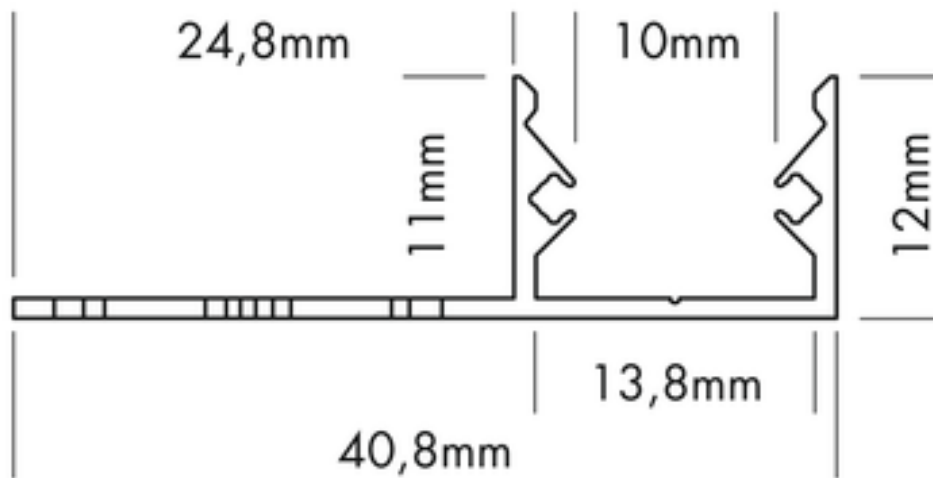

VERSION 10 mm