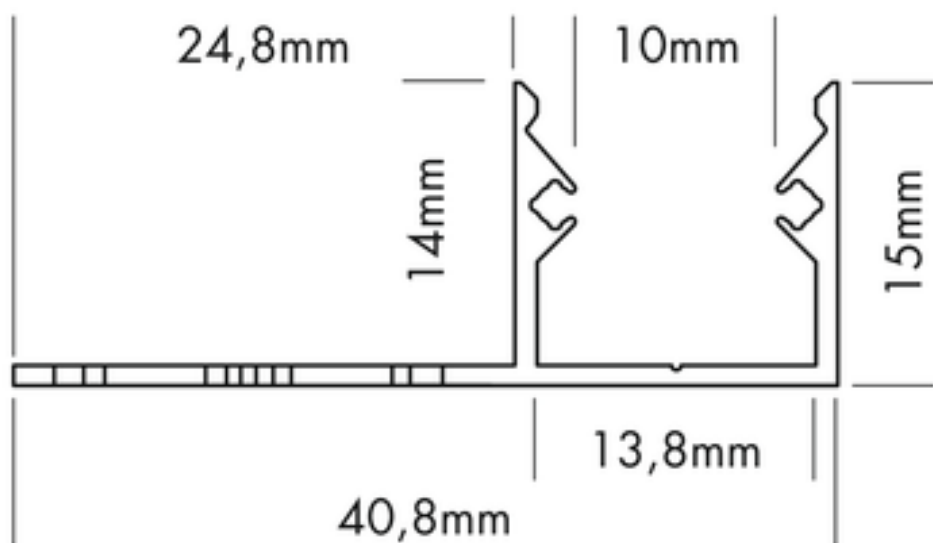

VERSION 13 mm

CUSTOMIZING PROFILES

5 YEARS WARRANTY INFORMATION

COMPATIBILITY ALUMINIUM PROFILE S-LINE TILES AND STRIPS

This list shows only the compatibility based on the dimensions. The thermal compatibility depends on the installation and surroundings. End caps and supply connectors are not taken into account in the