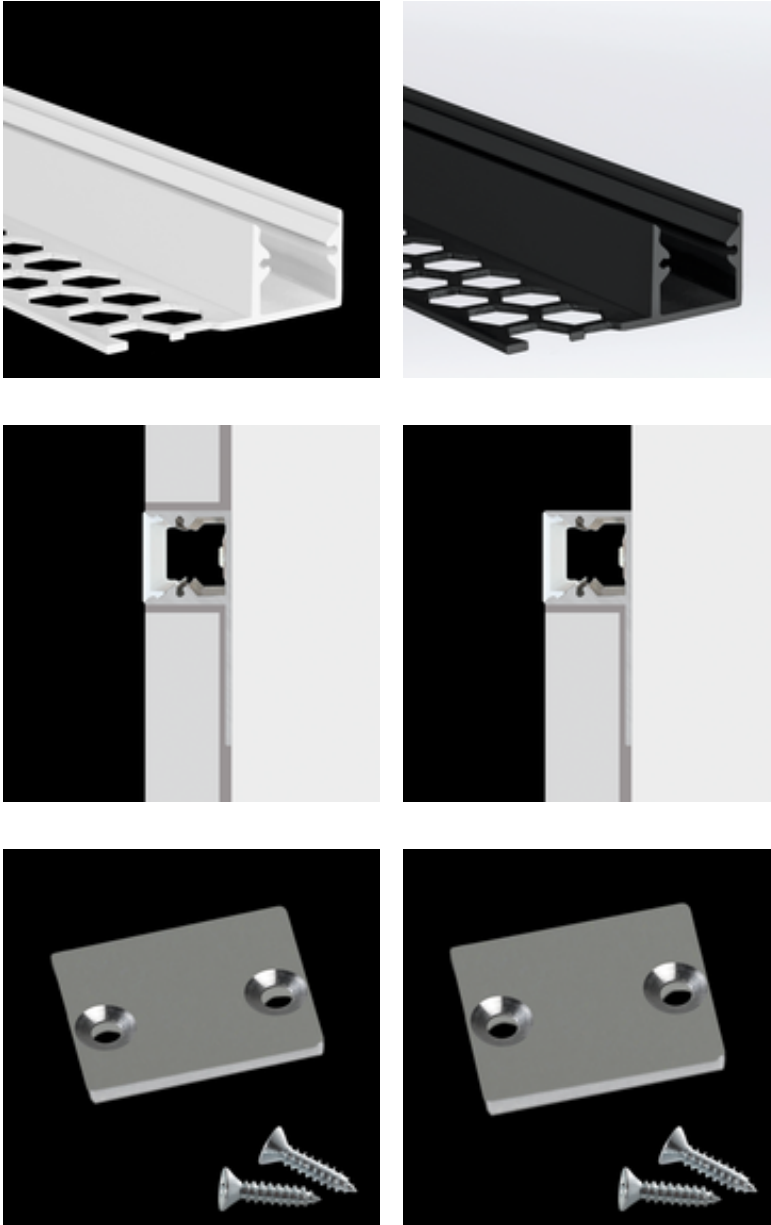

Aluminium Profile S-Line Tiles

The PROLED aluminium profiles are the perfect addition to the PROLED FLEX STRIPS. The FLEX STRIPS can be glued into the profile. The aluminum profiles are in anodized aluminium, white RAL 9016 or black similar to RAL 9005 available. The profile can simply be sawn to any required length or ordered in the required custom length. Different versions of Aluminium profiles and different shapes of plastic covers are available. In addition we offer a wide range of accessories.

S-LINE STEP TILES (tiles profile)

Version 10 mm for tiles thickness up to 10 mm suitable.

Version 13 mm for tiles thickness up to 13 mm suitable.

Flat plastic covers are available in following versions:

- crystal clear
- frost (semitransparent)
- milky frost (opal)
- black (translucent effect)

Suitable for IP20 and IP53 FLEX STRIP. For applications in wet area the IP53 FLEX STRIP has to be sealed on the sides with acid-free silicone (e.g. **L6396** or **L65XT909**).

All PROLED aluminium profiles, plastic covers and end caps are protected by registered community designs (international design patents).