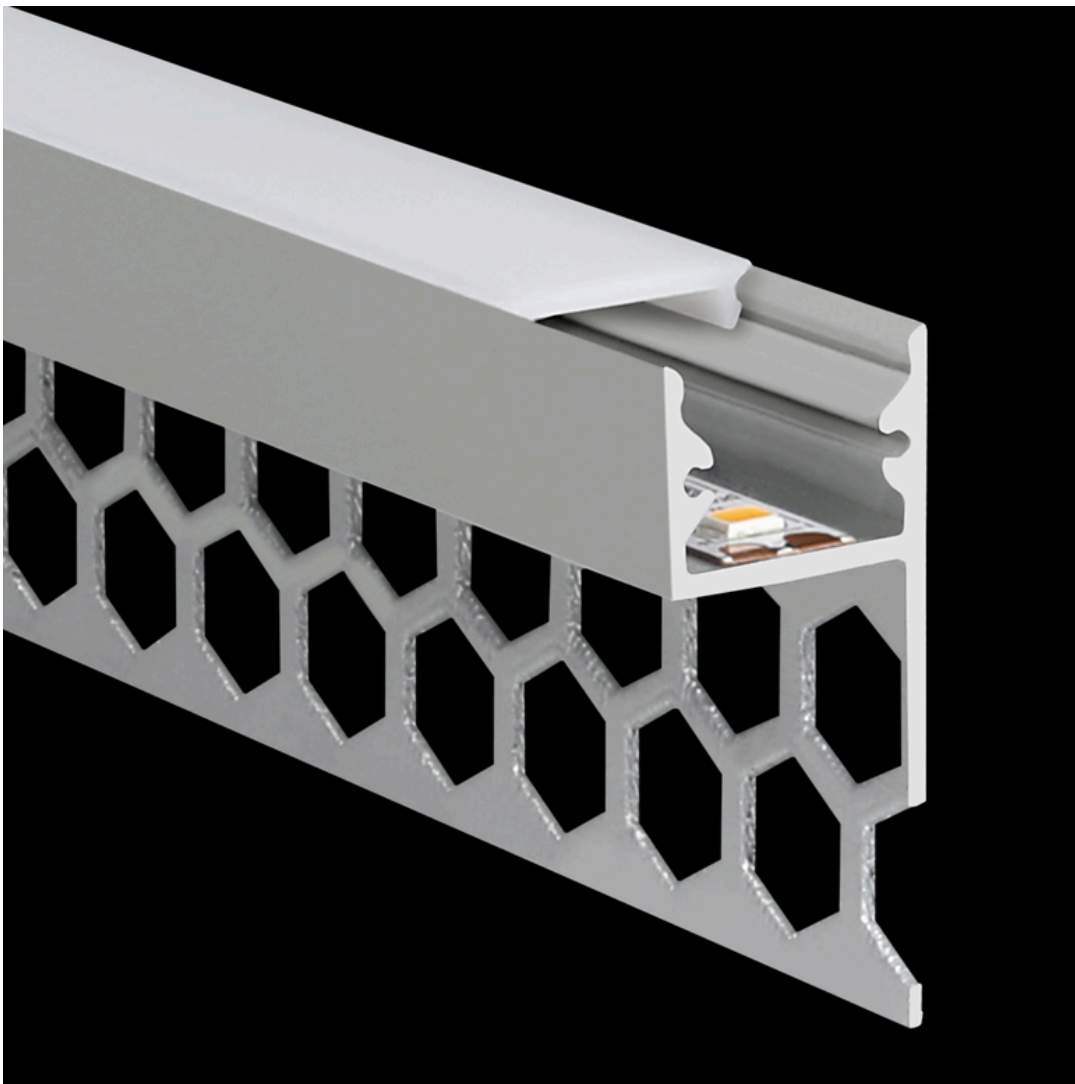

## Aluminium Profile S-Line Tiles Top

The PROLED aluminium profiles are the perfect addition to the PROLED FLEX STRIPS. The FLEX STRIPS can be glued into the profile. The aluminum profiles are in anodized aluminium, white RAL 9016 or black similar to RAL 9005 available. The profile can simply be sawn to any required length or ordered in the required custom length. Different versions of Aluminium profiles and different shapes of plastic covers are available. In addition we offer a wide range of accessories.

S-LINE STEP TILES TOP (tiles profile)

For tiles thickness up to 14 mm suitable.

Flat plastic covers are available in following versions:

- crystal clear
- frost (semitransparent)
- milky frost (opal)
- black (translucent effect)

Suitable for IP20 and IP53 FLEX STRIP. For applications in wet area the IP53 FLEX STRIP has to be sealed on the sides with acid-free silicone (e.g. **L6396** or **L65XT909**).

All PROLED aluminium profiles, plastic covers and end caps are protected by registered community designs (international design patents).