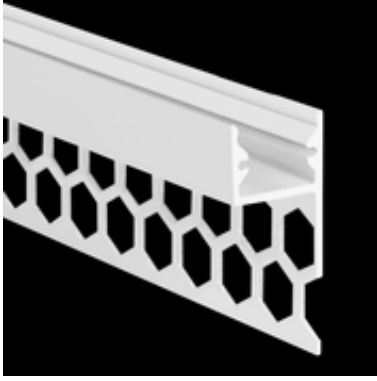

## Aluminium Profile S-Line Tiles Top

The PROLED aluminium profiles are the perfect addition to the PROLED FLEX STRIPS. The FLEX STRIPS can be glued into the profile. The aluminum profiles are in anodized aluminium, white RAL 9016 or black similar to RAL 9005 available. The profile can simply be sawn to any required length or ordered in the required custom length. Different versions of Aluminium profiles and different shapes of plastic covers are available. In addition we offer a wide range of accessories.

S-LINE STEP TILES TOP (tiles profile)

For tiles thickness up to 14 mm suitable.

Flat plastic covers are available in following versions:

- crystal clear
- frost (semitransparent)
- milky frost (opal)
- black (translucent effect)

Suitable for IP20 and IP53 FLEX STRIP. For applications in wet area the IP53 FLEX STRIP has to be sealed on the sides with acid-free silicone (e.g. **L6396** or **L65XT909**).

All PROLED aluminium profiles, plastic covers and end caps are protected by registered community designs (international design patents).