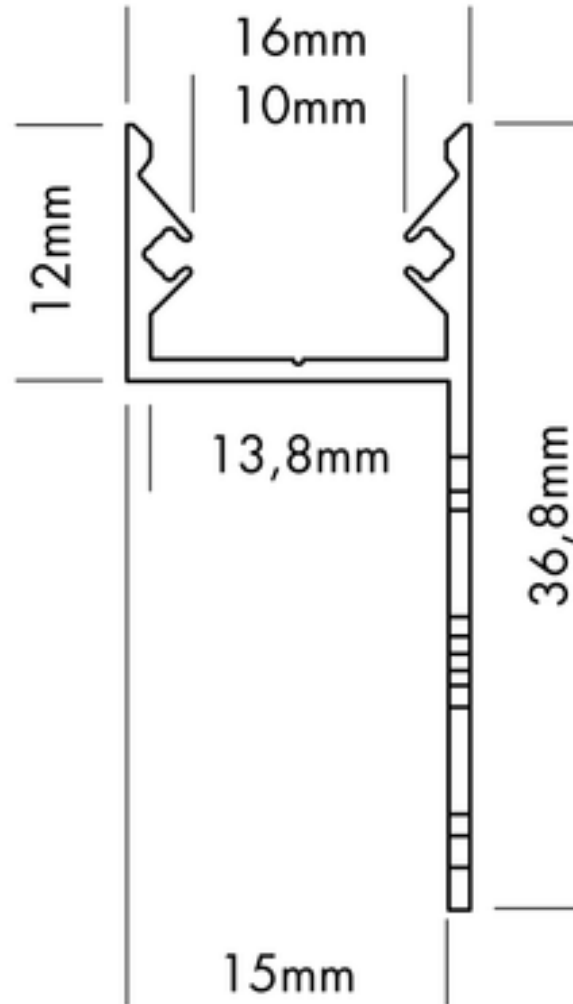

CUSTOMIZING PROFILES

5 YEARS WARRANTY INFORMATION

COMPATIBILITY ALUMINIUM PROFILE S-LINE TILES TOP AND STRIPS

This list shows only the compatibility based on the dimensions. The thermal compatibility depends on the installation and surroundings. End caps and supply connectors are not taken into account in the compatibility based on the dimensions.

DMX STRIP 30	–
FLEX STRIP ROCKET	×
FLEX STRIP 300-12	×
FLEX STRIP 400 ENERGY	×
FLEX STRIP 400	×