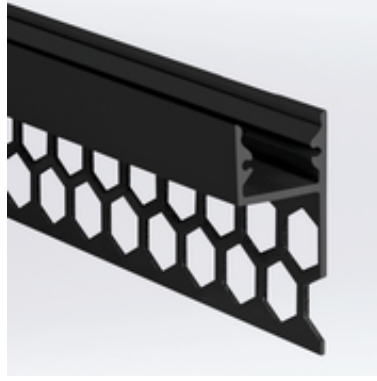

## Aluminium Profile S-Line Tiles Top

The PROLED aluminium profiles are the perfect addition to the PROLED FLEX STRIPS. The FLEX STRIPS can be glued into the profile. The aluminum profiles are in anodized aluminium, white RAL 9016 or black similar to RAL 9005 available. The profile can simply be sawn to any required length or ordered in the required custom length. Different versions of Aluminium profiles and different shapes of plastic covers are available. In addition we offer a wide range of accessories.

S-LINE STEP TILES TOP (tiles profile)

For tiles thickness up to 14 mm suitable.

Flat plastic covers are available in following versions:

- crystal clear
- frost (semitransparent)
- milky frost (opal)
- black (translucent effect)

Suitable for IP20 and IP53 FLEX STRIP. For applications in wet area the IP53 FLEX STRIP has to be sealed on the sides with acid-free silicone (e.g. **L6396** or **L65XT909**).

All PROLED aluminium profiles, plastic covers and end caps are protected by registered community designs (international design patents).