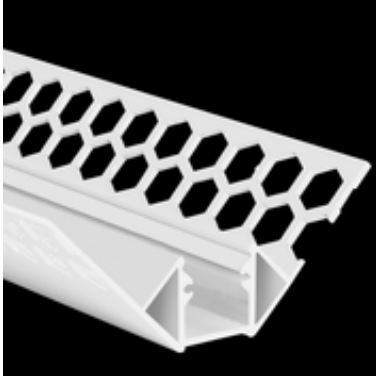

Aluminium Profile S-Line Tiles Corner Internal

The PROLED aluminium profiles are the perfect addition to the PROLED FLEX STRIPS. The FLEX STRIPS can be glued into the profile. The aluminum profiles are in anodized aluminium, white RAL 9016 or black similar to RAL 9005 available. The profile can simply be sawn to any required length or ordered in the required custom length. Different versions of Aluminium profiles and different shapes of plastic covers are available. In addition we offer a wide range of accessories.

S-LINE STEP TILES CORNER INTERNAL (tiles profile)

For tiles thickness up to 10 mm suitable.

Flat plastic covers are available in following versions:

- crystal clear
- frost (semitransparent)
- milky frost (opal)
- black (translucent effect)

Suitable for IP20 and IP53 FLEX STRIP. For applications in wet area the IP53 FLEX STRIP has to be sealed on the sides with acid-free silicone (e.g. **L6396** or **L65XT909**).

All PROLED aluminium profiles, plastic covers and end caps are protected by registered community designs (international design patents).