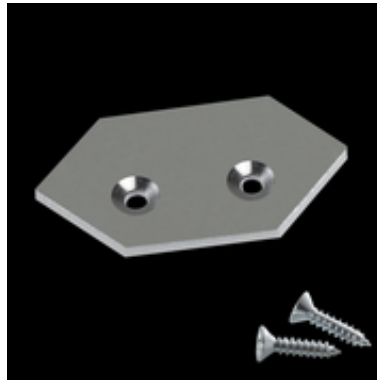

Aluminium Profile S-Line Tiles Corner Internal

The PROLED aluminium profiles are the perfect addition to the PROLED FLEX STRIPS. The FLEX STRIPS can be glued into the profile. The aluminum profiles are in anodized aluminium, white RAL 9016 or black similar to RAL 9005 available. The profile can simply be sawn to any required length or ordered in the required custom length. Different versions of Aluminium profiles and different shapes of plastic covers are available. In addition we offer a wide range of accessories.

S-LINE STEP TILES CORNER INTERNAL (tiles profile)

For tiles thickness up to 10 mm suitable.

Flat plastic covers are available in following versions:

- crystal clear
- frost (semitransparent)
- milky frost (opal)
- black (translucent effect)

Suitable for IP20 and IP53 FLEX STRIP. For applications in wet area the IP53 FLEX STRIP has to be sealed on the sides with acid-free silicone (e.g. **L6396** or **L65XT909**).

All PROLED aluminium profiles, plastic covers and end caps are protected by registered community designs (international design patents).