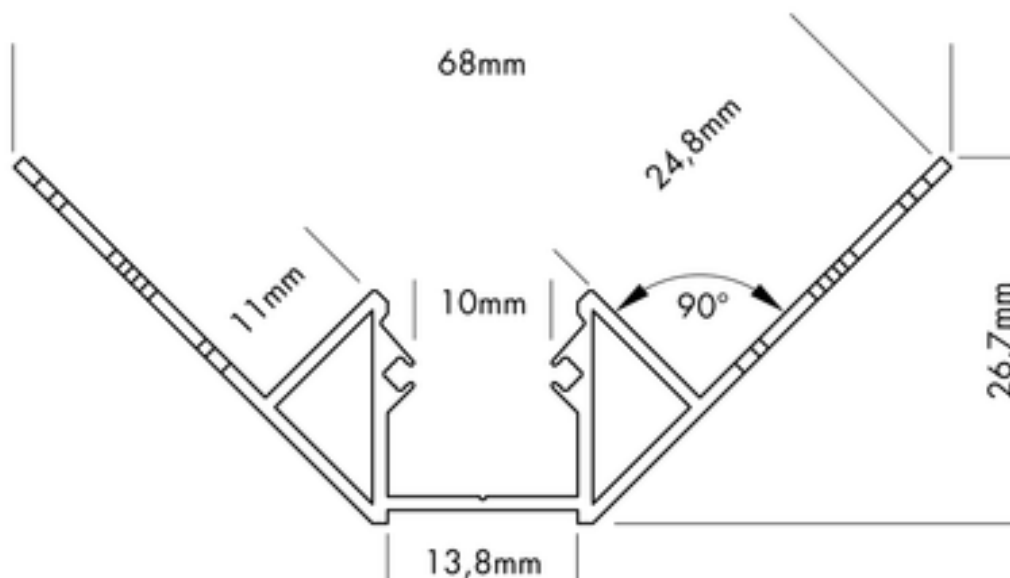

S-LINE STEP TILES CORNER INTERNAL (tiles profile)

For tiles thickness up to 10 mm suitable.

Flat plastic covers are available in following versions:

- crystal clear
- frost (semitransparent)
- milky frost (opal)
- black (translucent effect)

Suitable for IP20 and IP53 FLEX STRIP. For applications in wet area the IP53 FLEX STRIP has to be sealed on the sides with acid-free silicone (e.g. **L6396** or **L65XT909**).

All PROLED aluminium profiles, plastic covers and end caps are protected by registered community designs (international design patents).

FLEX STRIP OPAL MILAN	—
FLEX STRIP OPAL SIDE VIEW	—
FLEX STRIP OPAL 360	—
FLEX STRIP XTREME MONO	—
FLEX STRIP XTREME RGB	—

PRODUCT TYPES

order code	description	length
L69T210	ALUMINIUM PROFILE S-LINE TILES CORNER INTERNAL	2 m
L69T210X	ALUMINIUM PROFILE S-LINE TILES CORNER INTERNAL	3 m
L69T210Z	ALUMINIUM PROFILE S-LINE TILES CORNER INTERNAL	per meter (max. 3 m)*
L69T210W	ALUMINIUM PROFILE S-LINE TILES CORNER INTERNAL white**	2 m
L69T210WX	ALUMINIUM PROFILE S-LINE TILES CORNER INTERNAL white**	3 m
L69T210WZ	ALUMINIUM PROFILE S-LINE TILES CORNER INTERNAL white**	per meter (max. 3 m)*
L69T210B	ALUMINIUM PROFILE S-LINE TILES CORNER INTERNAL black***	2 m
L69T210BX	ALUMINIUM PROFILE S-LINE TILES CORNER INTERNAL black***	3 m
L69T210BZ	ALUMINIUM PROFILE S-LINE TILES CORNER INTERNAL black***	per meter (max. 3 m)*
L69T200E	ALUMINIUM END CAP FLAT S-LINE TILES CORNER	-
L69T200EW	ALUMINIUM END CAP FLAT S-LINE TILES CORNER white**	-