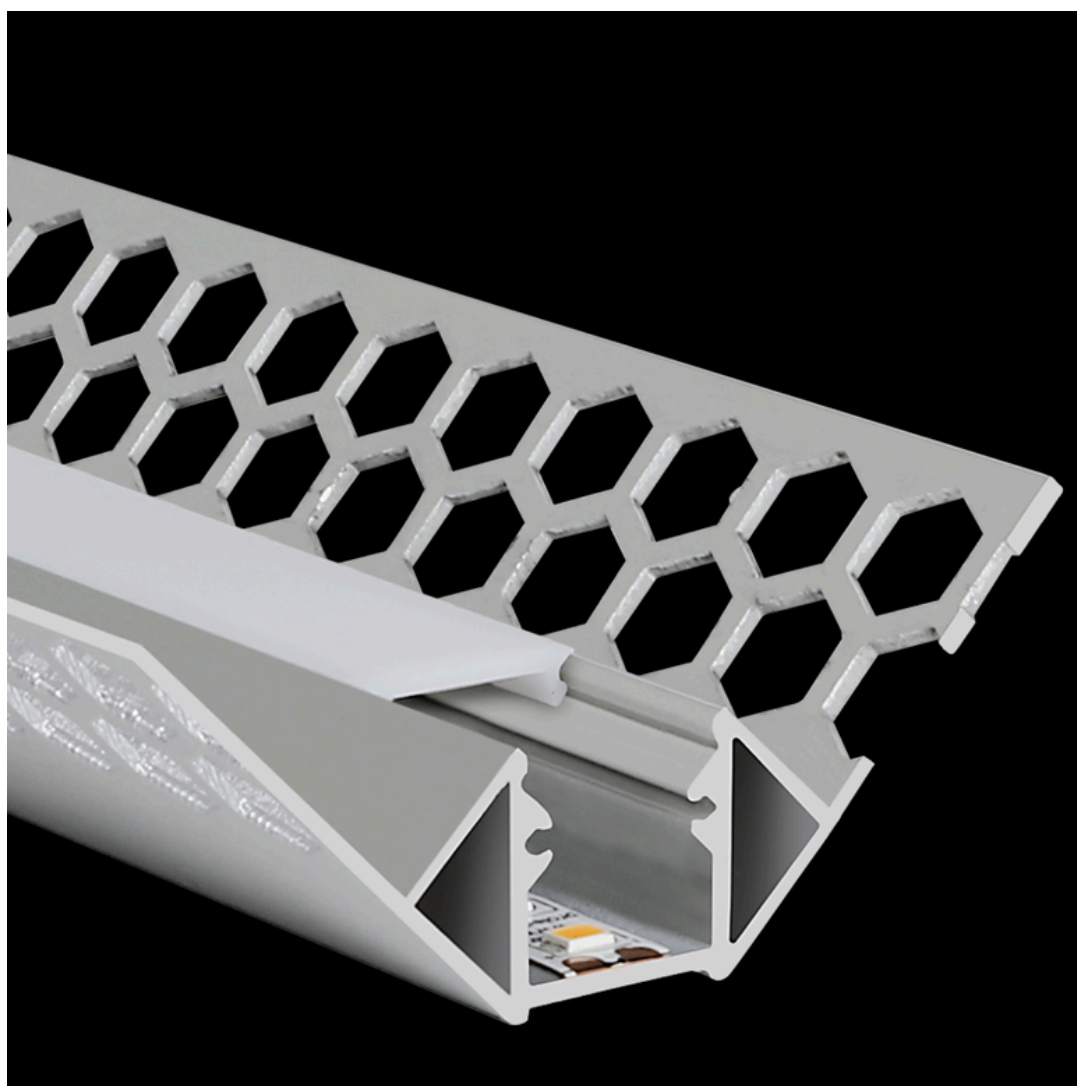

Aluminium Profile S-Line Tiles Corner Internal

The PROLED aluminium profiles are the perfect addition to the PROLED FLEX STRIPS. The FLEX STRIPS can be glued into the profile. The aluminum profiles are in anodized aluminium, white RAL 9016 or black similar to RAL 9005 available. The profile can simply be sawn to any required length or ordered in the required custom length. Different versions of Aluminium profiles and different shapes of plastic covers are available. In addition we offer a wide range of accessories.

S-LINE STEP TILES CORNER INTERNAL (tiles profile)

For tiles thickness up to 10 mm suitable.

Flat plastic covers are available in following versions:

- crystal clear
- frost (semitransparent)
- milky frost (opal)
- black (translucent effect)

Suitable for IP20 and IP53 FLEX STRIP. For applications in wet area the IP53 FLEX STRIP has to be sealed on the sides with acid-free silicone (e.g. **L6396** or **L65XT909**).

All PROLED aluminium profiles, plastic covers and end caps are protected by registered community designs (international design patents).

DMX STRIP 30	–
FLEX STRIP ROCKET	×
FLEX STRIP 300-12	×
FLEX STRIP 400 ENERGY	×
FLEX STRIP 400	×
FLEX STRIP 600 CC	×
FLEX STRIP 800 ENERGY	×
FLEX STRIP 800	×
FLEX STRIP 800 EXTRA BRIGHT	×
FLEX STRIP 1200 SINGLE	×