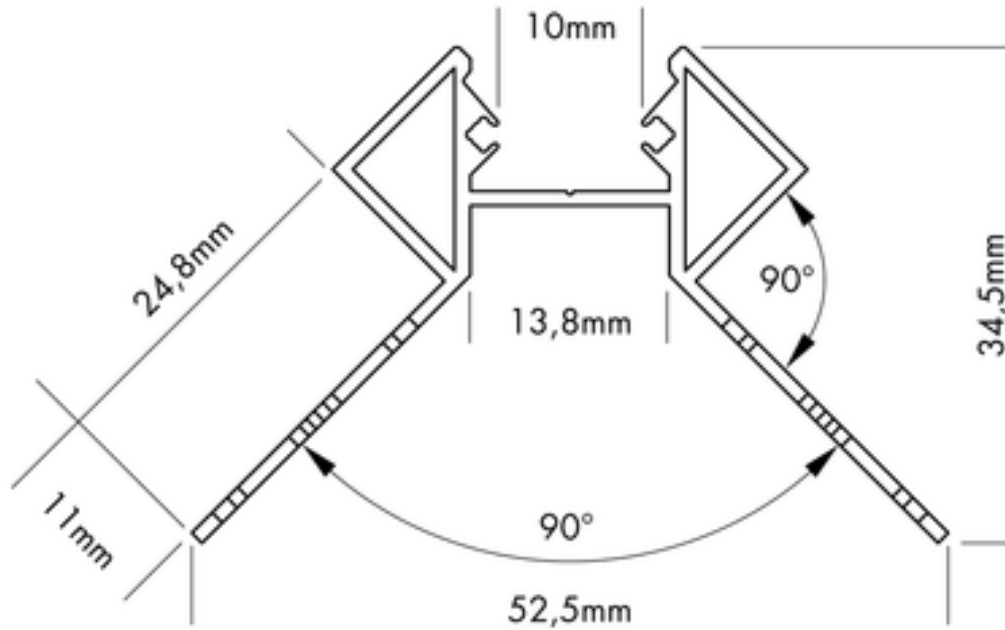

S-LINE STEP TILES CORNER EXTERNAL (tiles profile)

For tiles thickness up to 10 mm suitable.

Flat plastic covers are available in following versions:

- crystal clear
- frost (semitransparent)
- milky frost (opal)
- black (translucent effect)

Suitable for IP20 and IP53 FLEX STRIP. For applications in wet area the IP53 FLEX STRIP has to be sealed on the sides with acid-free silicone (e.g. **L6396** or **L65XT909**).

All PROLED aluminium profiles, plastic covers and end caps are protected by registered community designs (international design patents).

FLEX STRIP OPAL LONDON	—
FLEX STRIP OPAL LIVERPOOL	—
FLEX STRIP OPAL MILAN	—
FLEX STRIP OPAL SIDE VIEW	—
FLEX STRIP OPAL 360	—
FLEX STRIP XTREME MONO	—
FLEX STRIP XTREME RGB	—

PRODUCT TYPES

order code	description	length
L69T230	ALUMINIUM PROFILE S-LINE TILES CORNER EXTERNAL	2 m
L69T230X	ALUMINIUM PROFILE S-LINE TILES CORNER EXTERNAL	3 m
L69T230Z	ALUMINIUM PROFILE S-LINE TILES CORNER EXTERNAL	per meter (max. 3 m)*
L69T230W	ALUMINIUM PROFILE S-LINE TILES CORNER EXTERNAL white**	2 m
L69T230WX	ALUMINIUM PROFILE S-LINE TILES CORNER EXTERNAL white**	3 m
L69T230WZ	ALUMINIUM PROFILE S-LINE TILES CORNER EXTERNAL white**	per meter (max. 3 m)*
L69T230B	ALUMINIUM PROFILE S-LINE TILES CORNER EXTERNAL black***	2 m
L69T230BX	ALUMINIUM PROFILE S-LINE TILES CORNER EXTERNAL black***	3 m
L69T230BZ	ALUMINIUM PROFILE S-LINE TILES CORNER EXTERNAL black***	per meter (max. 3 m)*
L69T200E	ALUMINIUM END CAP FLAT S-LINE TILES CORNER	-