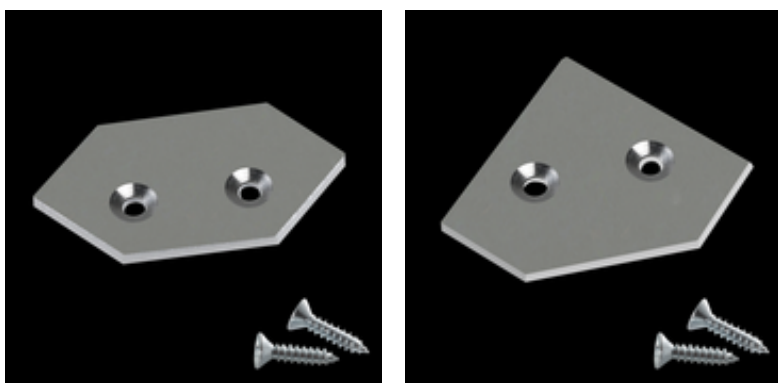

Aluminium Profile S-Line Tiles Corner External

The PROLED aluminium profiles are the perfect addition to the PROLED FLEX STRIPS. The FLEX STRIPS can be glued into the profile. The aluminum profiles are in anodized aluminium, white RAL 9016 or black similar to RAL 9005 available. The profile can simply be sawn to any required length or ordered in the required custom length. Different versions of Aluminium profiles and different shapes of plastic covers are available. In addition we offer a wide range of accessories.

S-LINE STEP TILES CORNER EXTERNAL (tiles profile)

For tiles thickness up to 10 mm suitable.

Flat plastic covers are available in following versions:

- crystal clear
- frost (semitransparent)
- milky frost (opal)
- black (translucent effect)

Suitable for IP20 and IP53 FLEX STRIP. For applications in wet area the IP53 FLEX STRIP has to be sealed on the sides with acid-free silicone (e.g. **L6396** or **L65XT909**).

All PROLED aluminium profiles, plastic covers and end caps are protected by registered community designs (international design patents).