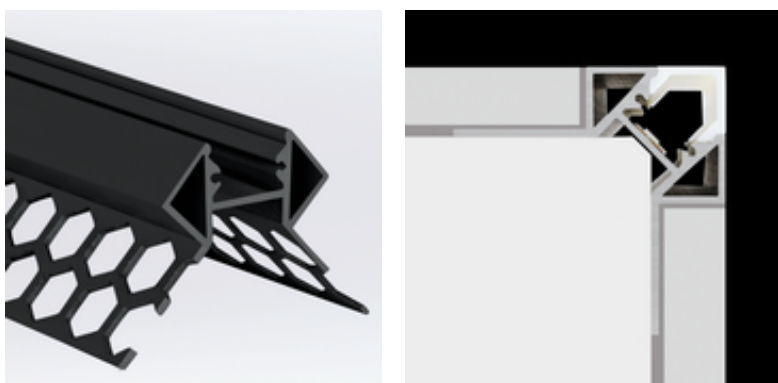

Aluminium Profile S-Line Tiles Corner External

The PROLED aluminium profiles are the perfect addition to the PROLED FLEX STRIPS. The FLEX STRIPS can be glued into the profile. The aluminum profiles are in anodized aluminium, white RAL 9016 or black similar to RAL 9005 available. The profile can simply be sawn to any required length or ordered in the required custom length. Different versions of Aluminium profiles and different shapes of plastic covers are available. In addition we offer a wide range of accessories.

S-LINE STEP TILES CORNER EXTERNAL (tiles profile)

For tiles thickness up to 10 mm suitable.

Flat plastic covers are available in following versions:

- crystal clear
- frost (semitransparent)
- milky frost (opal)
- black (translucent effect)

Suitable for IP20 and IP53 FLEX STRIP. For applications in wet area the IP53 FLEX STRIP has to be sealed on the sides with acid-free silicone (e.g. **L6396** or **L65XT909**).

All PROLED aluminium profiles, plastic covers and end caps are protected by registered community designs (international design patents).