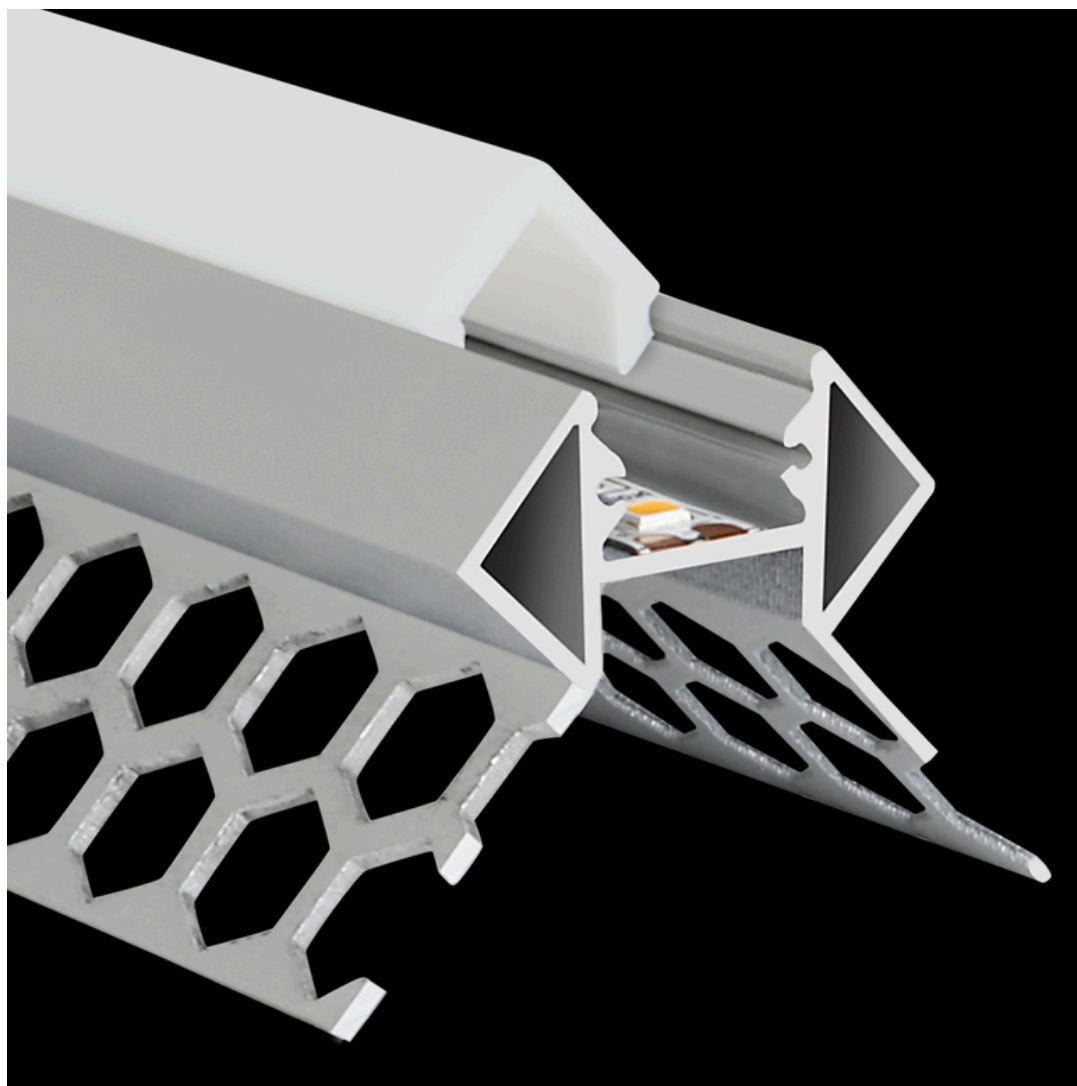

Aluminium Profile S-Line Tiles Corner External

The PROLED aluminium profiles are the perfect addition to the PROLED FLEX STRIPS. The FLEX STRIPS can be glued into the profile. The aluminum profiles are in anodized aluminium, white RAL 9016 or black similar to RAL 9005 available. The profile can simply be sawn to any required length or ordered in the required custom length. Different versions of Aluminium profiles and different shapes of plastic covers are available. In addition we offer a wide range of accessories.

S-LINE STEP TILES CORNER EXTERNAL (tiles profile)

For tiles thickness up to 10 mm suitable.

Flat plastic covers are available in following versions:

- crystal clear
- frost (semitransparent)
- milky frost (opal)
- black (translucent effect)

Suitable for IP20 and IP53 FLEX STRIP. For applications in wet area the IP53 FLEX STRIP has to be sealed on the sides with acid-free silicone (e.g. **L6396** or **L65XT909**).

All PROLED aluminium profiles, plastic covers and end caps are protected by registered community designs (international design patents).