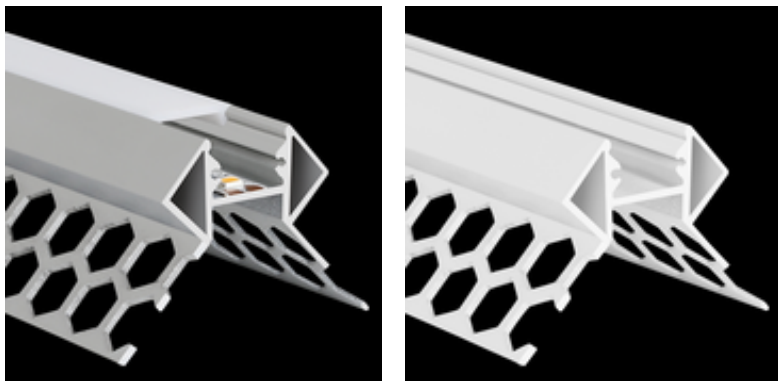

Aluminium Profile S-Line Tiles Corner External

The PROLED aluminium profiles are the perfect addition to the PROLED FLEX STRIPS. The FLEX STRIPS can be glued into the profile. The aluminum profiles are in anodized aluminium, white RAL 9016 or black similar to RAL 9005 available. The profile can simply be sawn to any required length or ordered in the required custom length. Different versions of Aluminium profiles and different shapes of plastic covers are available. In addition we offer a wide range of accessories.

S-LINE STEP TILES CORNER EXTERNAL (tiles profile)

For tiles thickness up to 10 mm suitable.

Flat plastic covers are available in following versions:

- crystal clear
- frost (semitransparent)
- milky frost (opal)
- black (translucent effect)

Suitable for IP20 and IP53 FLEX STRIP. For applications in wet area the IP53 FLEX STRIP has to be sealed on the sides with acid-free silicone (e.g. **L6396** or **L65XT909**).

All PROLED aluminium profiles, plastic covers and end caps are protected by registered community designs (international design patents).